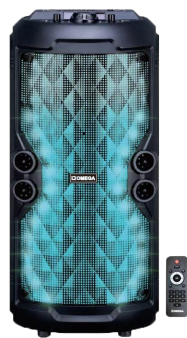

VALID FROM 01 - 25 JANUARY 2023

FAIR PRICE

170L

R3200

20-400 FRIDGE KIC KTF518WH 170L WHT

R3200

20-036 FRIDGE KIC 210L DEEP KCG210 WHT

R3300

21-017 STOVE DEFY 4PLT COMPACT 521 DSS514/440/509

14KG

R5700

22-312 W/MACHINE DEFY 14KG T/L DTL160 GREY

20L

R1000

24-230 MICROWAVE UNIVA 20L MAN MET U20MM

R900

23-793 | HOME THEATRE OMEGA BT TROLLEY SPEAKER (2X8") X-AWP

OMEGA

12 MONTH WARRANTY

R1500

23-792 TELEVISION ITTEL 32" LED HD A322L

Itel

QUEEN

R2500

7-443 BASE SET VITAL REST 152

R800

23-769 | HOME THEATRE HISENSE SOUND BAR 60W HS205

Hisense

R900

40-1110 DESK BURSA

R60

13-017 TWIN PACK PILLOWS