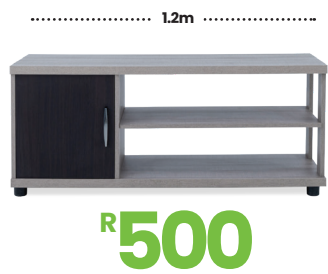

3-470 | T.V UNIT ASTERIX (D.I.Y) (2 BOXES)