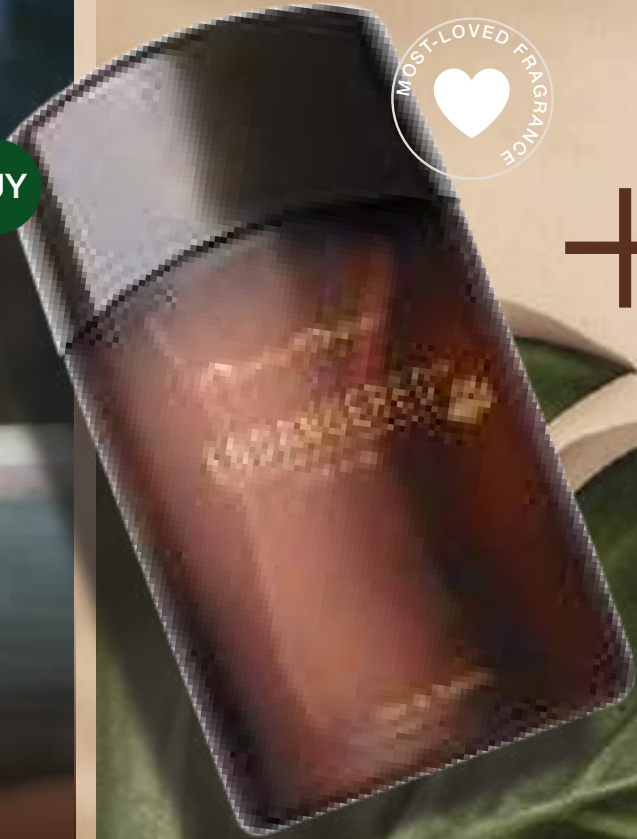

BE POWERFUL

Speak with the authority of a man that wears a spicy, leathery scent that dries to musk and vanilla.